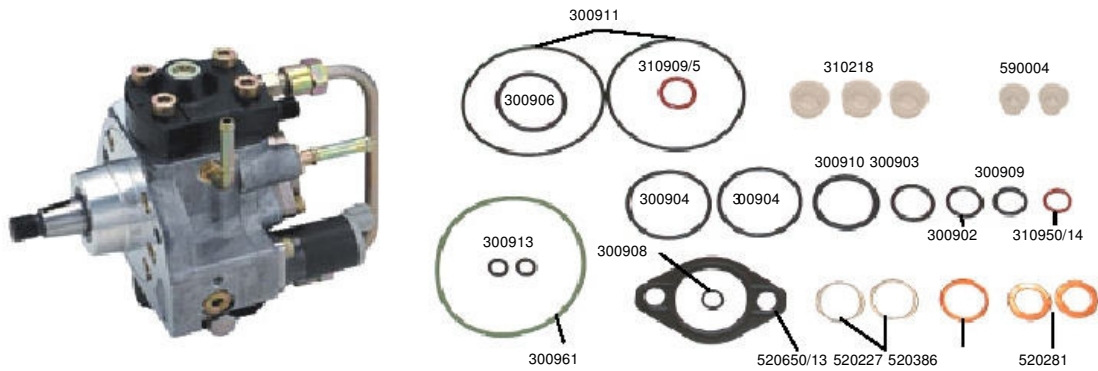

# SPARE PARTS FOR DIESEL FUEL INJECTION PUMPS

## Repair kit Common-rail Denso systems

Cod: **600166**

NISSAN ALMERA+PRIMERA 2.2 Turbo diesel

REPAIR KIT DENSO HP3 Ref/ 294009-0030

Cod: **600166/5**

TOYOTA AVENSIS+COROLLA+PREVIA+RAV 4 D4D Engine

REPAIR KIT DENSO HP2 Ref/ 097490-0010