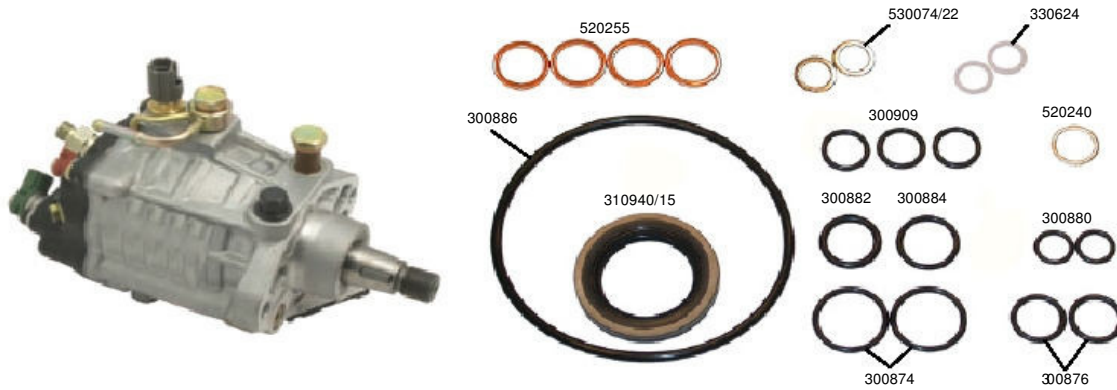

# SPARE PARTS FOR DIESEL FUEL INJECTION PUMPS

## Repair kit Common-rail Denso systems

Cod: **600166**

NISSAN ALMERA+PRIMERA 2.2 Turbo diesel

REPAIR KIT DENSO HP3 Ref/ 294009-0030

Cod: **600166/5**

TOYOTA AVENSIS+COROLLA+PREVIA+RAV 4 D4D Engine

REPAIR KIT DENSO HP2 Ref/ 097490-0010