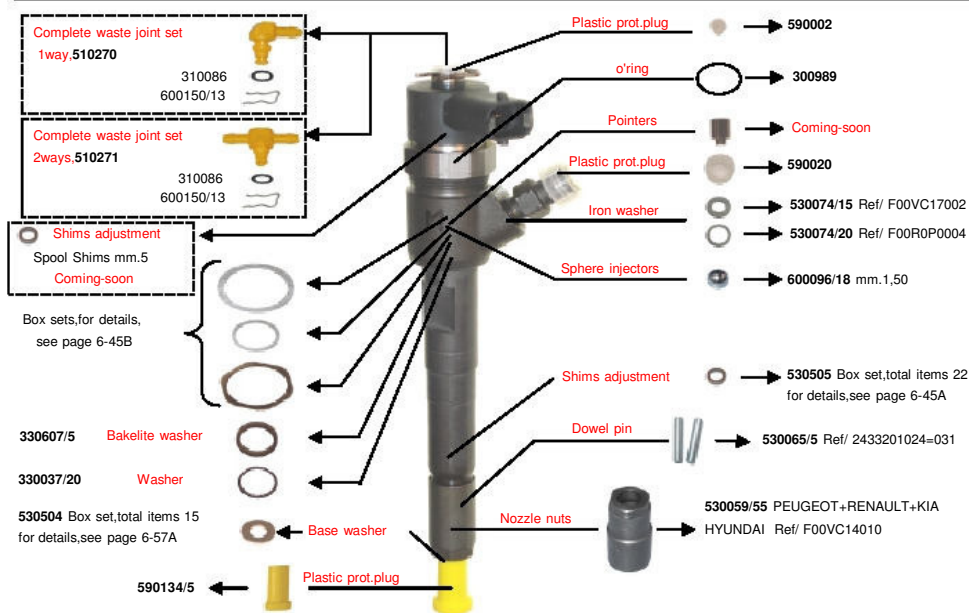

# SPARE PARTS FOR DIESEL FUEL INJECTION PUMPS

## Common-Rail Bosch injector system

### Tradictional Injector Spare parts

### Multijet Injector Spare parts

**SPARE PARTS FOR DIESEL FUEL INJECTION PUMPS**

**Common-Rail Bosch injector system**

**Man tga Injector Spare parts body nr.0.445.120.024=044 engine D28**

**Man tga Injector Spare parts body nr.0.445.120.030 engine D20**