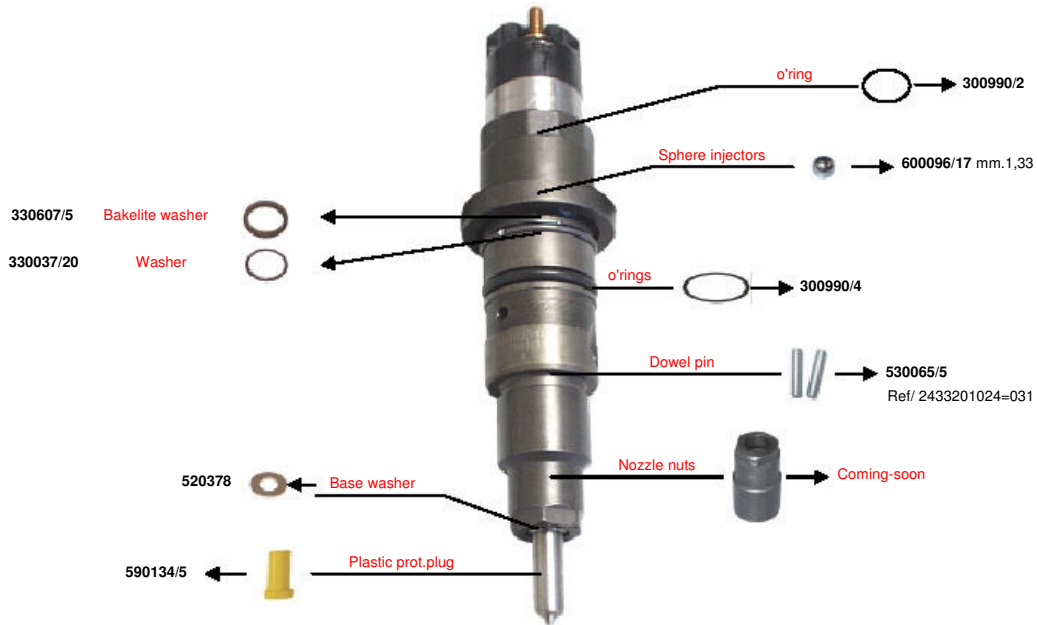

### Tradictional Injector Spare parts

### Multijet Injector Spare parts

**SPARE PARTS FOR DIESEL FUEL INJECTION PUMPS**

**Common-Rail Bosch injector system**

**Man tga Injector Spare parts body nr.0.445.120.024=044 engine D28**

**Man tga Injector Spare parts body nr.0.445.120.030 engine D20**