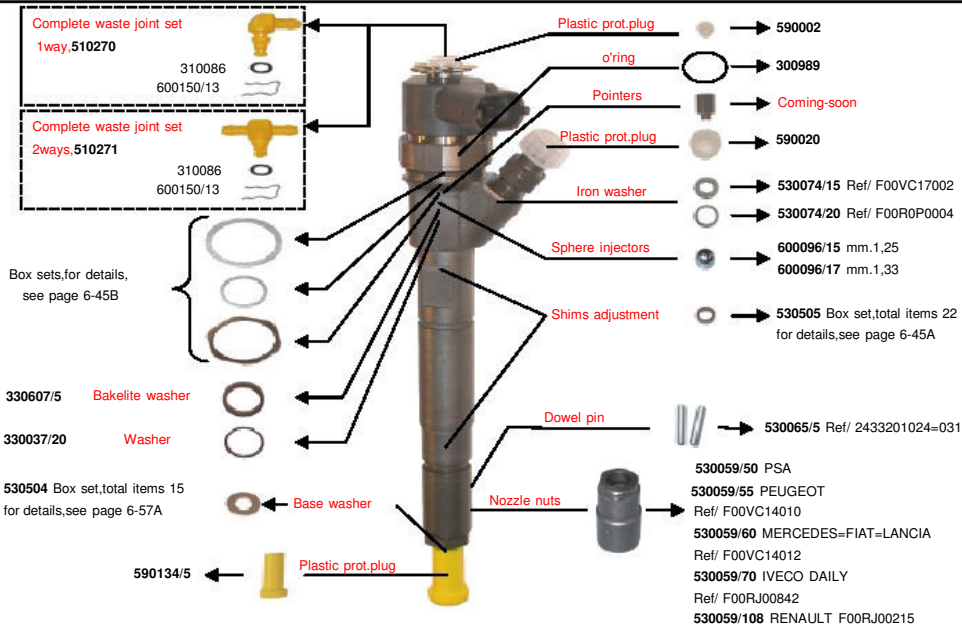

# SPARE PARTS FOR DIESEL FUEL INJECTION PUMPS

## Common-Rail Bosch injector system

### Tradictional Injector Spare parts

### Multijet Injector Spare parts

**SPARE PARTS FOR DIESEL FUEL INJECTION PUMPS**

**Common-Rail Bosch injector system**

**Man tga Injector Spare parts body nr.0.445.120.024=044 engine D28**

**Man tga Injector Spare parts body nr.0.445.120.030 engine D20**